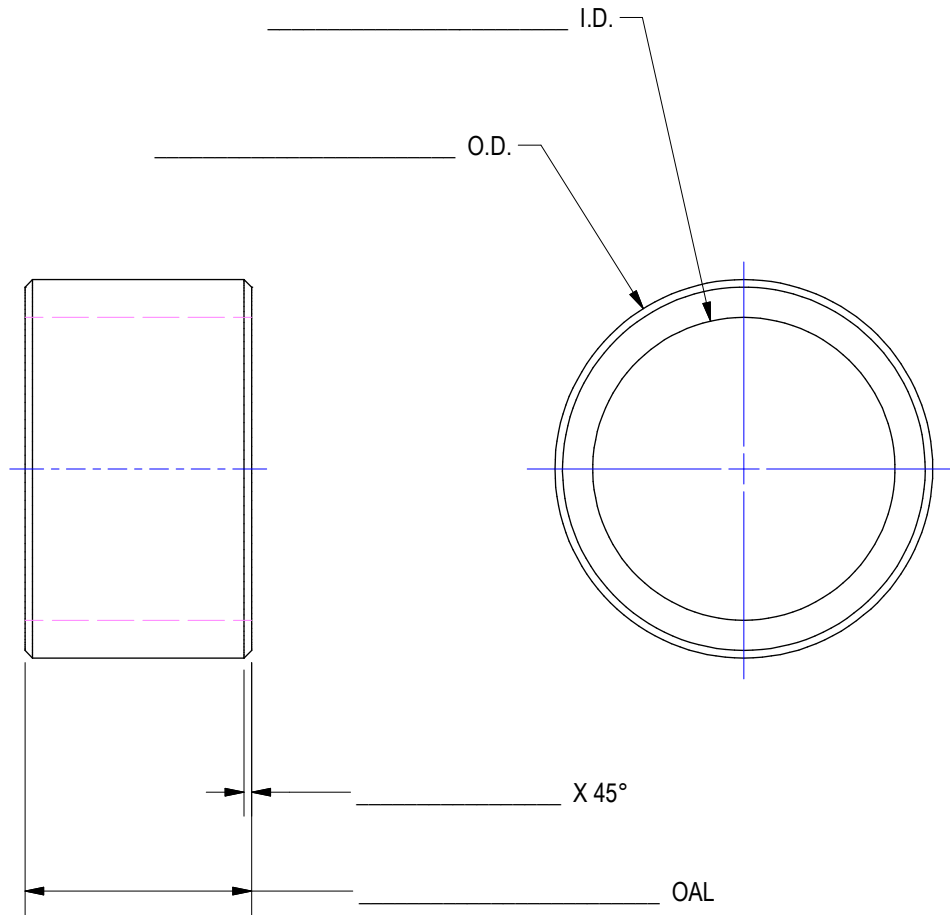

WELKER CUSTOM SLEEVE BEARING TEMPLATE

MATERIAL: _____

(DO NOT SCALE DRAWING)

WELKER
ENGINEERED PRODUCTS
248-528-2020 www.e-welker.com