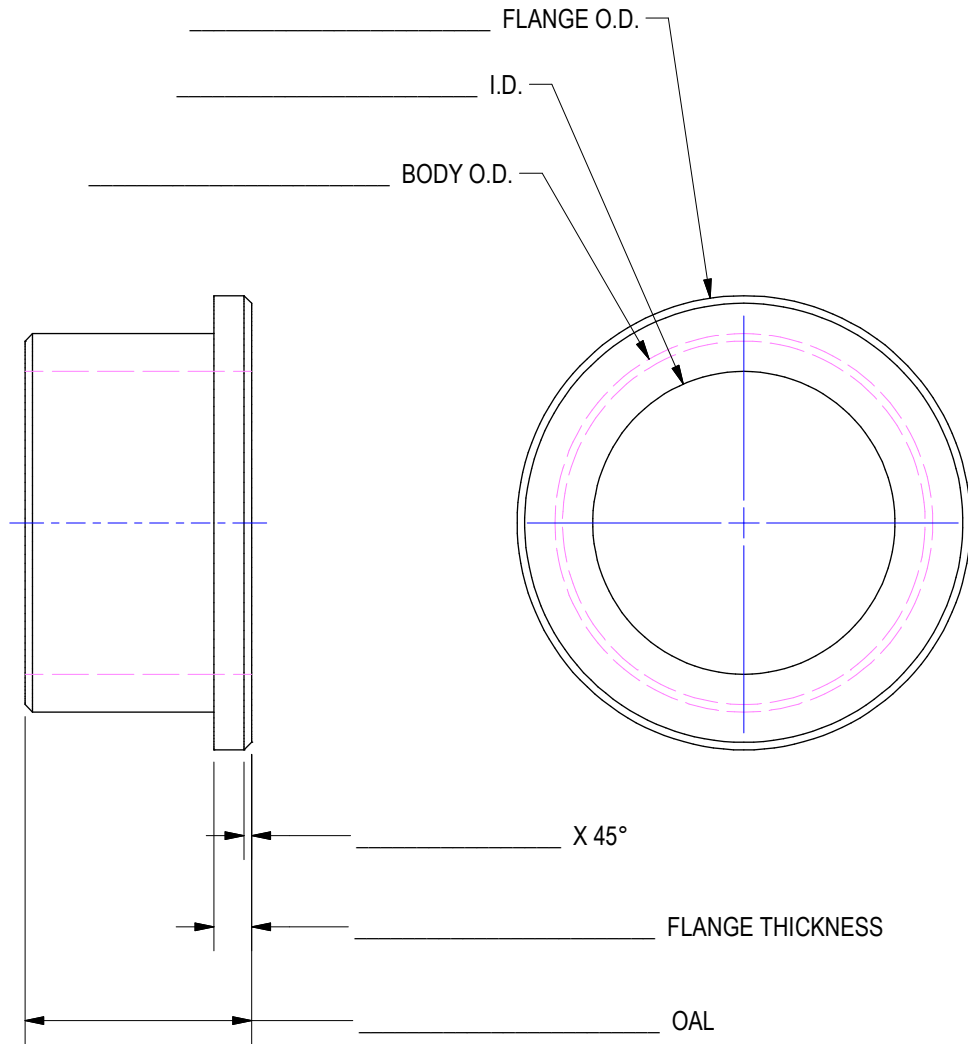

# WELKER CUSTOM FLANGE BEARING TEMPLATE

MATERIAL: \_\_\_\_\_

(DO NOT SCALE DRAWING)

**WELKER**  
ENGINEERED PRODUCTS  
248-528-2020 [www.e-welker.com](http://www.e-welker.com)